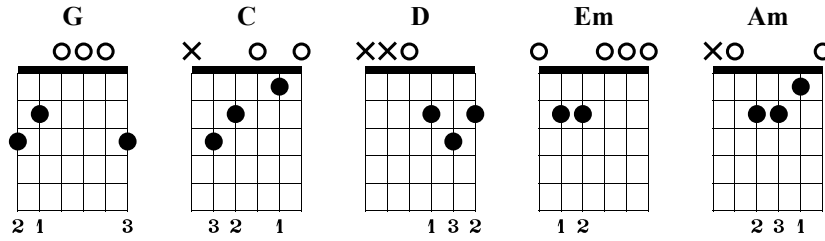

Chords Lesson #8: Green-Eyed Brunette

Essential Chords and Strum Patterns Full Track

Richards Guitar Studio

Music by Nate Richards

Standard tuning

♩ = 120

A Verse

Verse section (measures 1-4). Chords: G, C, G, D. Strumming patterns: V (m) V V, V (m) V V, V (m) V V, V (m) V V. Tablature is provided for each measure.

B Pre Chorus

Pre Chorus section (measures 5-8). Chords: Em, C, Em, D. Strumming patterns: V V V V, V V V V, V V V V, V V V V. Tablature is provided for each measure.

Pre Chorus section (measures 9-12). Chords: Em, C, Am, D. Strumming patterns: V V V V, V V V V, V V V V, V V V V. Measure 12 ends with a rest. Tablature is provided for each measure.