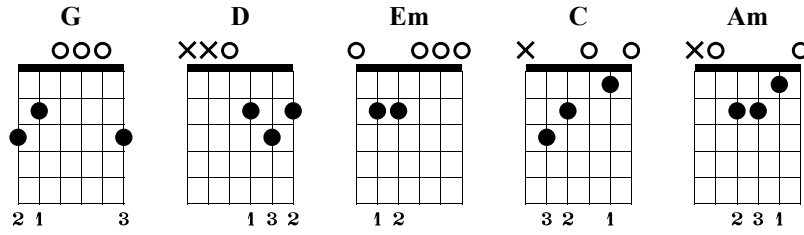

Chords Lesson #6: Essential Chord Progressions

Foundational Diatonic Chord Progressions

Richards Guitar Studio

Music by Nate Richards

Standard tuning

♩ = 120

A Essential Progression #1a - G Major Standard Four-Chord Progression

The most ubiquitous chord progression - this thing is everywhere!

4/4

1

G D Em C

Tablature for Essential Progression #1a (G Major Standard Four-Chord Progression):

Measure	1	2	3	4
Chord	G	D	Em	C
Fret	1	2	3	4
String	6	6	6	6
String	5	5	5	5
String	4	4	4	4
String	3	3	3	3
String	2	2	2	2
String	1	1	1	1
String	0	0	0	0

B Essential Progression #1b - E minor Standard Four-Chord Progression

5

Em C G D

Tablature for Essential Progression #1b (E minor Standard Four-Chord Progression):

Measure	5	6	7	8
Chord	Em	C	G	D
Fret	5	6	7	8
String	6	6	6	6
String	5	5	5	5
String	4	4	4	4
String	3	3	3	3
String	2	2	2	2
String	1	1	1	1
String	0	0	0	0

C Essential Progression #2a - Major Progression with Alternate Secondary (minor) Chord

9

G D Am C

Tablature for Essential Progression #2a (Major Progression with Alternate Secondary (minor) Chord):

Measure	9	10	11	12
Chord	G	D	Am	C
Fret	9	10	11	12
String	6	6	6	6
String	5	5	5	5
String	4	4	4	4
String	3	3	3	3
String	2	2	2	2
String	1	1	1	1
String	0	0	0	0