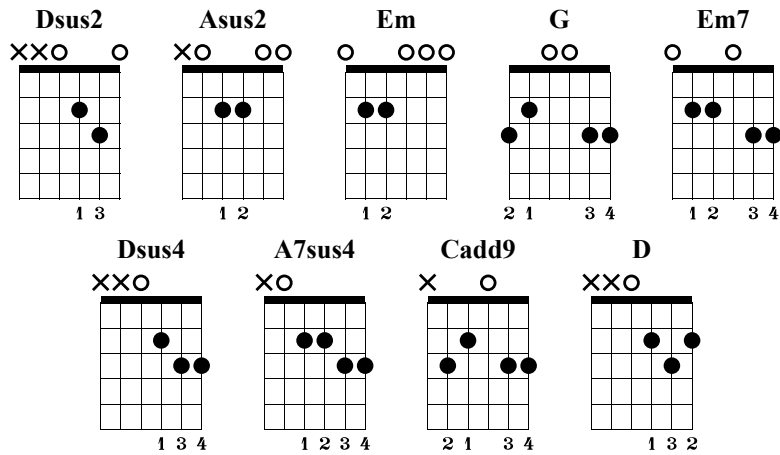

Chords Lesson #10: Pop-Rock Progressions

Five Progressions in Popular and Rock Strumming Styles

Richards Guitar Studio

Music by Nate Richards

Standard tuning

♩ = 120

A Progression #1: Country Love

Progression #1: Country Love (4/4)

Chords: Dsus2, Asus2, Em, G, G

Strumming patterns: V (m) V, V (m) V, V (m) V, V (m) V, V (m) V

B Progression #2: Wonderman

Progression #2: Wonderman (4/4)

Chords: Em7, G, Dsus4, A7sus4, Em7

Strumming patterns: V, V, V, V, V

C Progression #3: Swift Bitterness

Progression #3: Swift Bitterness (4/4)

Chords: Cadd9, G, Dsus4, Em, Cadd9

Strumming patterns: V, V, V, V, V

(Rest)

D Progression #4: Poison's Rose

G **Cadd9**

12 13 14 15